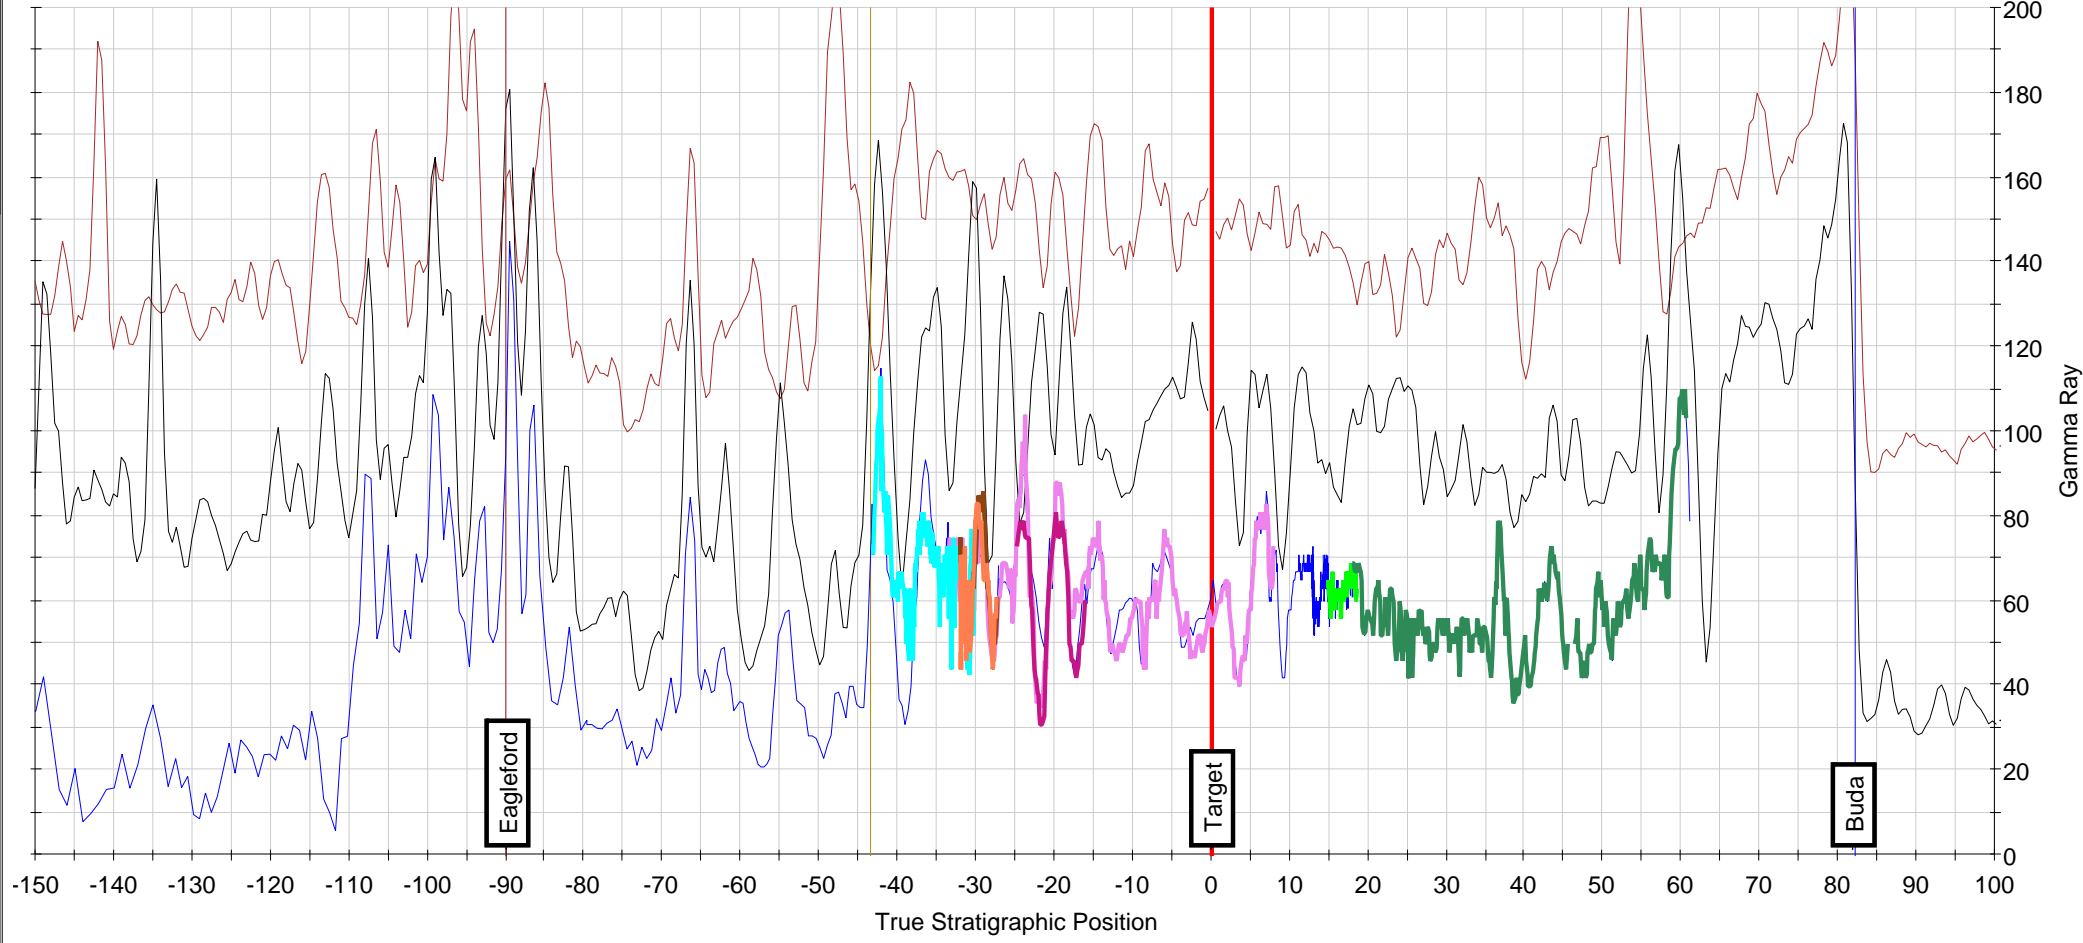

TSP Log

K Operating: R & J # 4H

14324.83 MD 4549.25 VS 9801.14 TV
2.5 Dip 60.97 F below top target
Stratigraphic Reference: Centerline

Tue, 10-12-2010 04:00:30 PM (time printed)

TSP Log

K Operating: R & J # 4H

14324.83 MD 4549.25 VS 9801.14 TV
2.5 Dip 60.97 F below top target
Stratigraphic Reference: Centerline

Tue, 10-12-2010 03:53:20 PM (time printed)

Wellbore Plot - Measured Depth View

K Operating: R & J # 4H

Tue, 10-12-2010 03:58:05 PM (time printed)

Wellbore Plot - Vertical Section View

K Operating: R & J # 4H

Tue, 10-12-2010 03:55:12 PM (time printed)