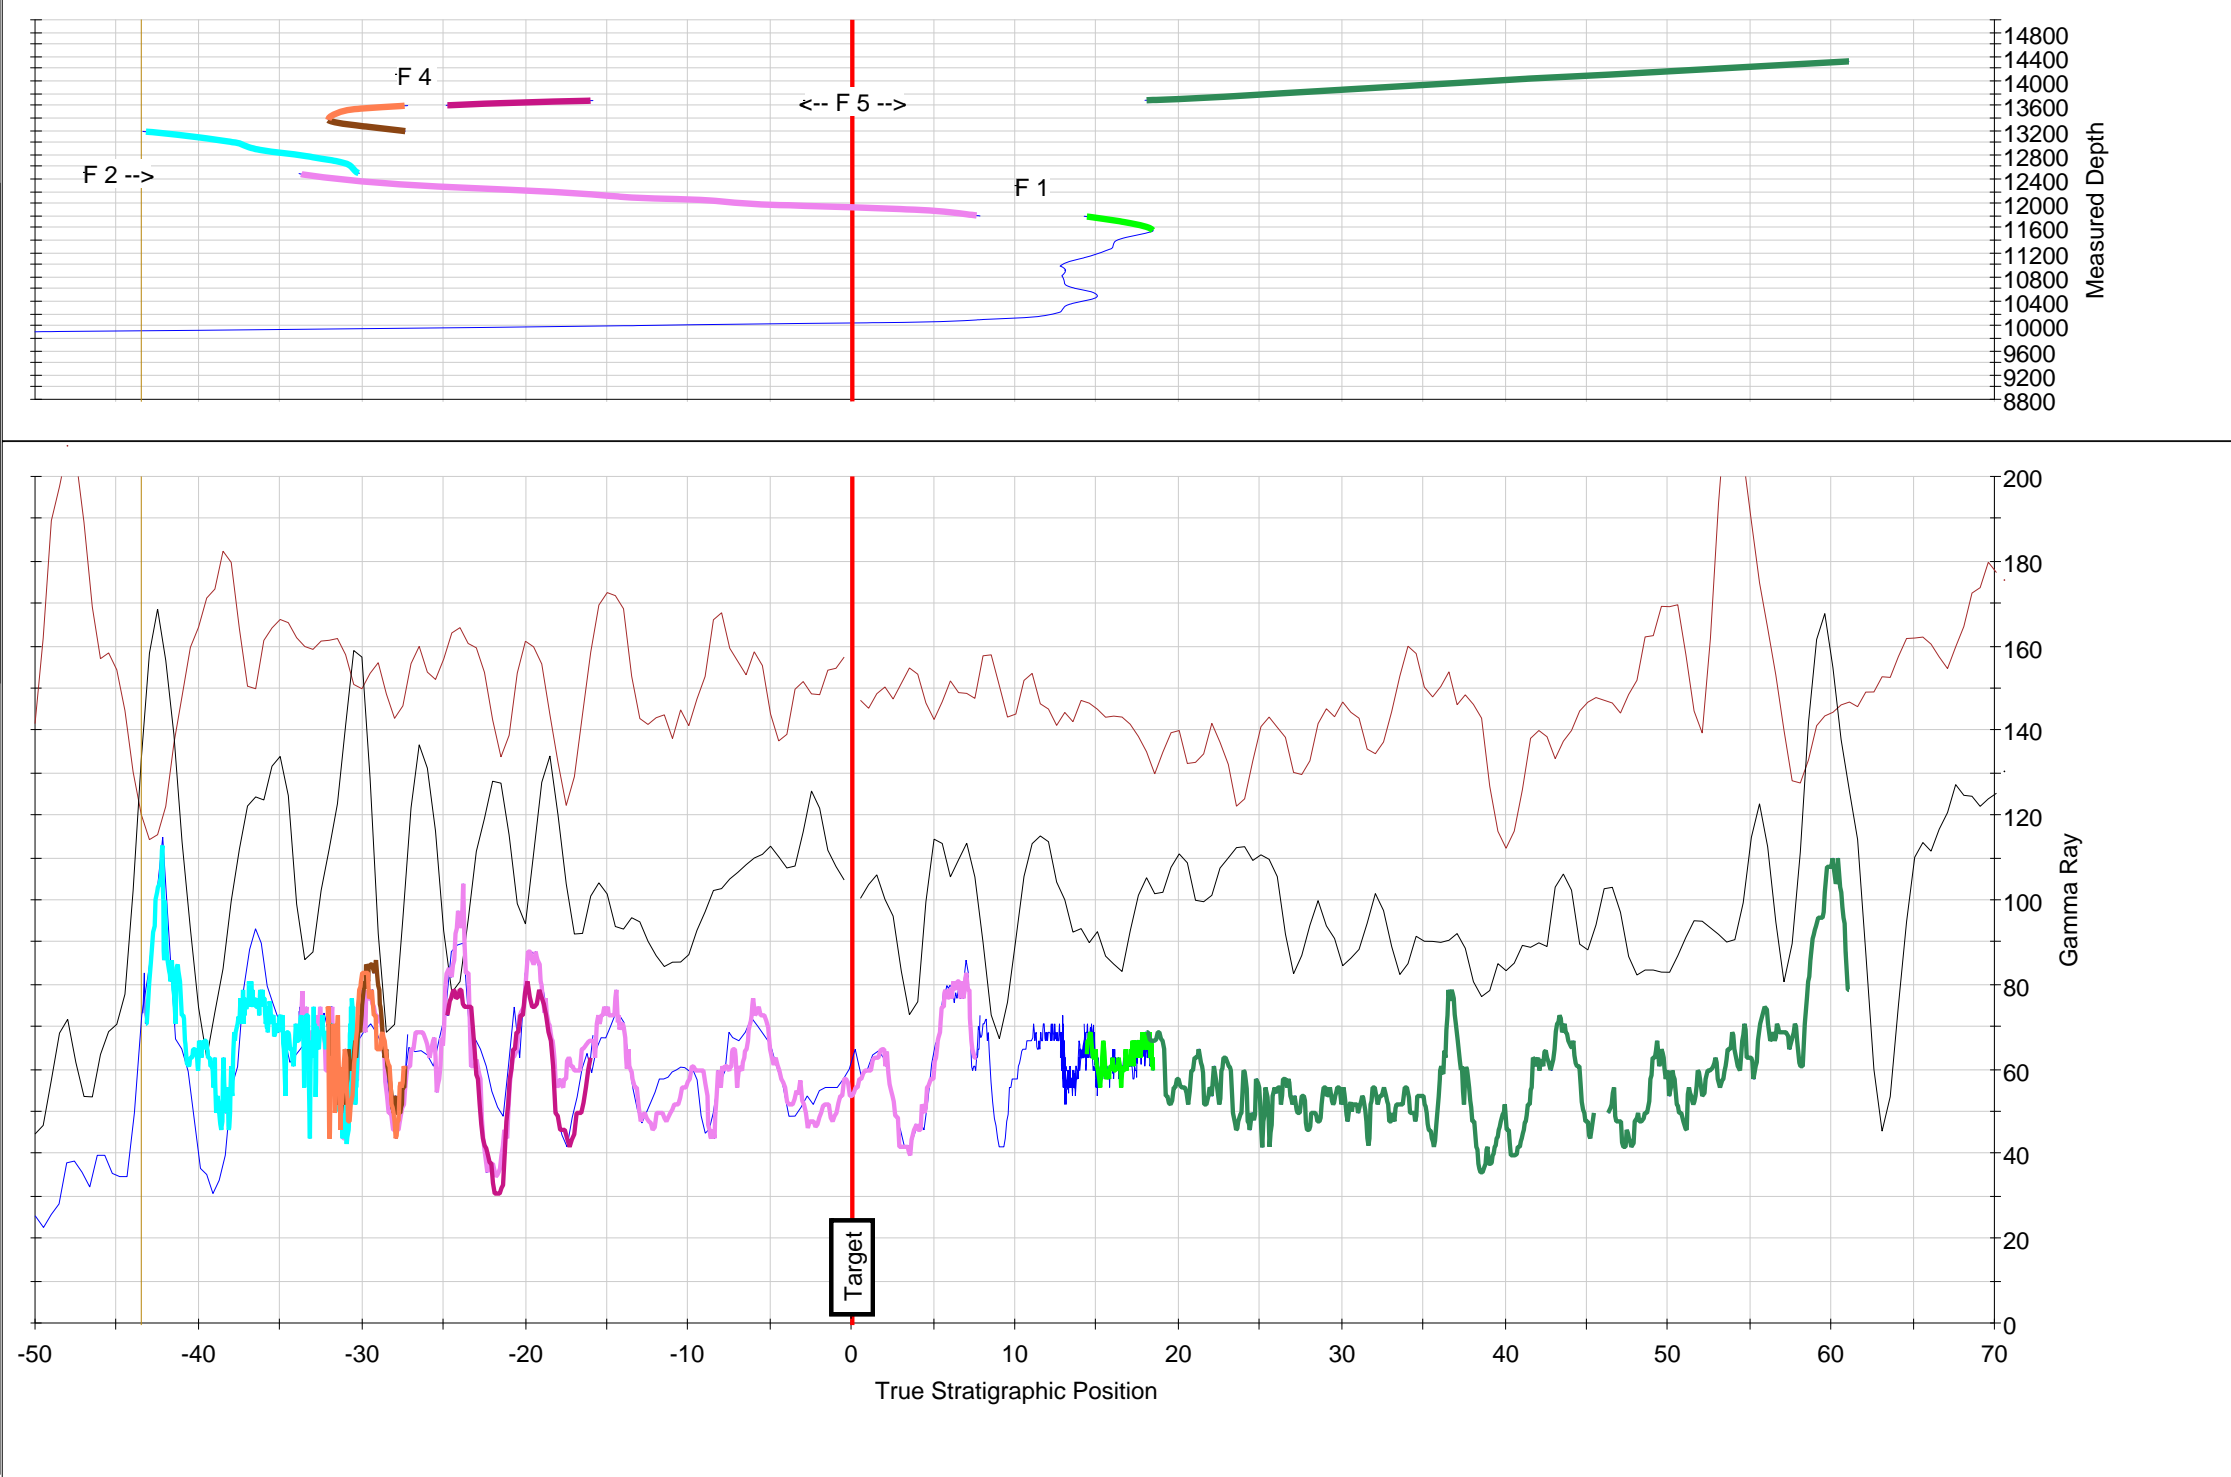

TSP Log

K Operating: R & J # 4H

14324.83 MD 4549.25 VS 9801.14 TV
2.5 Dip 60.97 F below top target
Stratigraphic Reference: Centerline

Tue, 10-12-2010 04:00:30 PM (time printed)

TSP Log

K Operating: R & J # 4H

14324.83 MD 4549.25 VS 9801.14 TV
2.5 Dip 60.97 F below top target
Stratigraphic Reference: Centerline

Tue, 10-12-2010 03:53:20 PM (time printed)

Wellbore Plot - Measured Depth View

K Operating: R & J # 4H

Tue, 10-12-2010 03:58:05 PM (time printed)

Wellbore Plot - Vertical Section View

K Operating: R & J # 4H

Tue, 10-12-2010 03:55:12 PM (time printed)