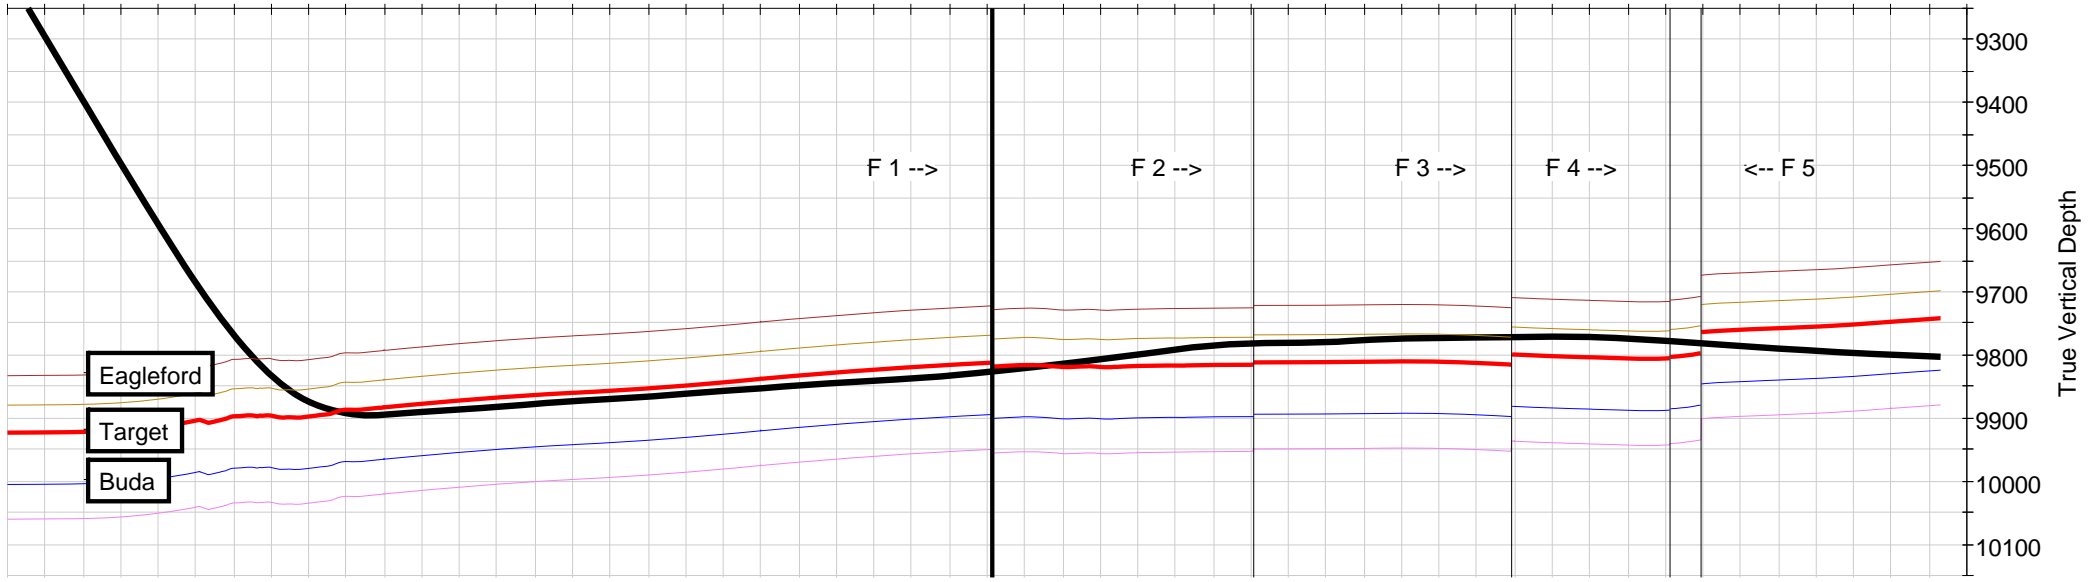

TSP Log

K Operating: R & J # 4H

14324.83 MD 4549.25 VS 9801.14 TV
2.5 Dip 60.97 F below top target
Stratigraphic Reference: Centerline

Tue, 10-12-2010 04:00:30 PM (time printed)

TSP Log

K Operating: R & J # 4H

14324.83 MD 4549.25 VS 9801.14 TV
2.5 Dip 60.97 F below top target
Stratigraphic Reference: Centerline

Tue, 10-12-2010 03:53:20 PM (time printed)

Wellbore Plot - Measured Depth View

K Operating: R & J # 4H

Tue, 10-12-2010 03:58:05 PM (time printed)

Wellbore Plot - Vertical Section View

K Operating: R & J # 4H

Tue, 10-12-2010 03:55:12 PM (time printed)