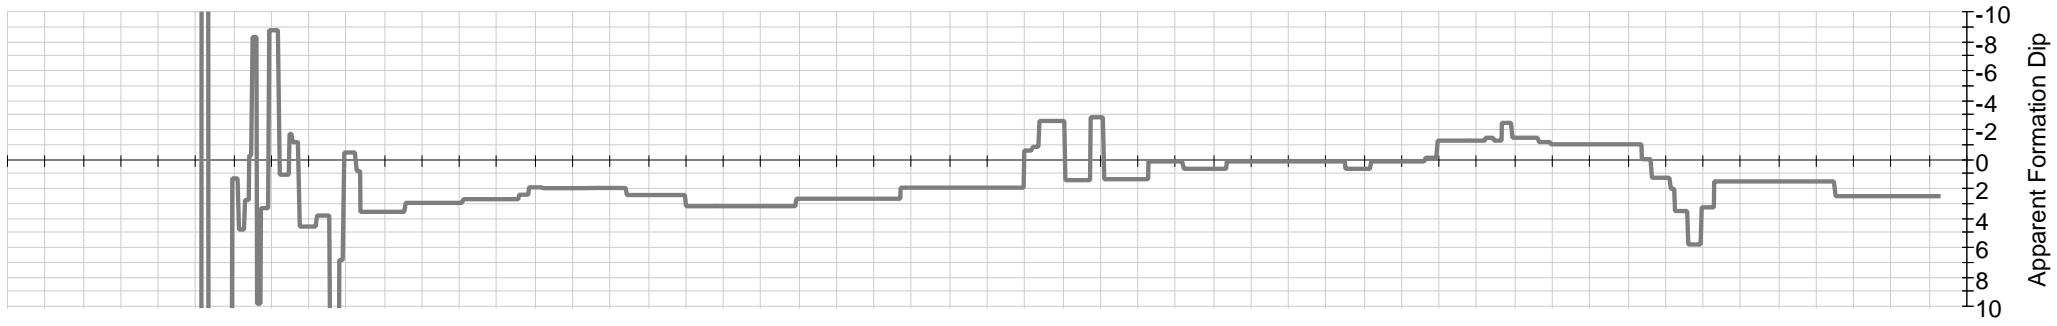

TSP Log

K Operating: R & J # 4H

14324.83 MD 4549.25 VS 9801.14 TV
2.5 Dip 60.97 F below top target
Stratigraphic Reference: Centerline

Tue, 10-12-2010 04:00:30 PM (time printed)

TSP Log

K Operating: R & J # 4H

14324.83 MD 4549.25 VS 9801.14 TV
2.5 Dip 60.97 F below top target
Stratigraphic Reference: Centerline

Tue, 10-12-2010 03:53:20 PM (time printed)

Wellbore Plot - Measured Depth View

K Operating: R & J # 4H

Tue, 10-12-2010 03:58:05 PM (time printed)

Wellbore Plot - Vertical Section View

K Operating: R & J # 4H

Tue, 10-12-2010 03:55:12 PM (time printed)