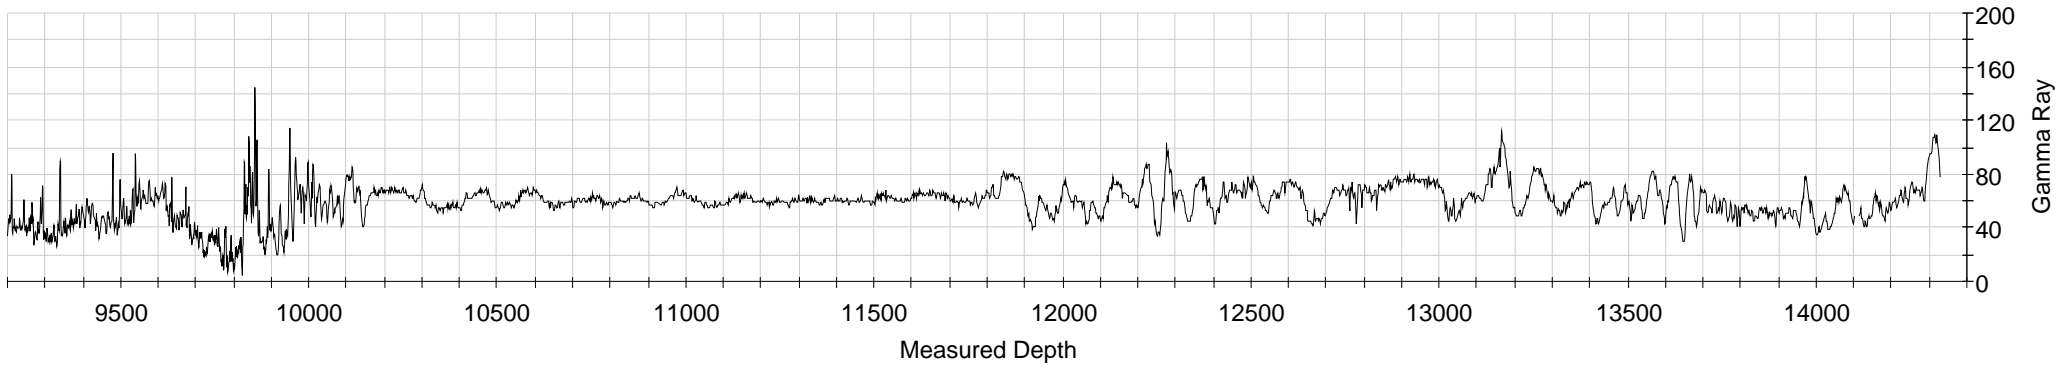

TSP Log

K Operating: R & J # 4H

14324.83 MD 4549.25 VS 9801.14 TV
2.5 Dip 60.97 F below top target
Stratigraphic Reference: Centerline

Tue, 10-12-2010 04:00:30 PM (time printed)

TSP Log

K Operating: R & J # 4H

14324.83 MD 4549.25 VS 9801.14 TV
2.5 Dip 60.97 F below top target
Stratigraphic Reference: Centerline

Tue, 10-12-2010 03:53:20 PM (time printed)

Wellbore Plot - Measured Depth View

K Operating: R & J # 4H

Tue, 10-12-2010 03:58:05 PM (time printed)

Wellbore Plot - Vertical Section View

K Operating: R & J # 4H

Tue, 10-12-2010 03:55:12 PM (time printed)