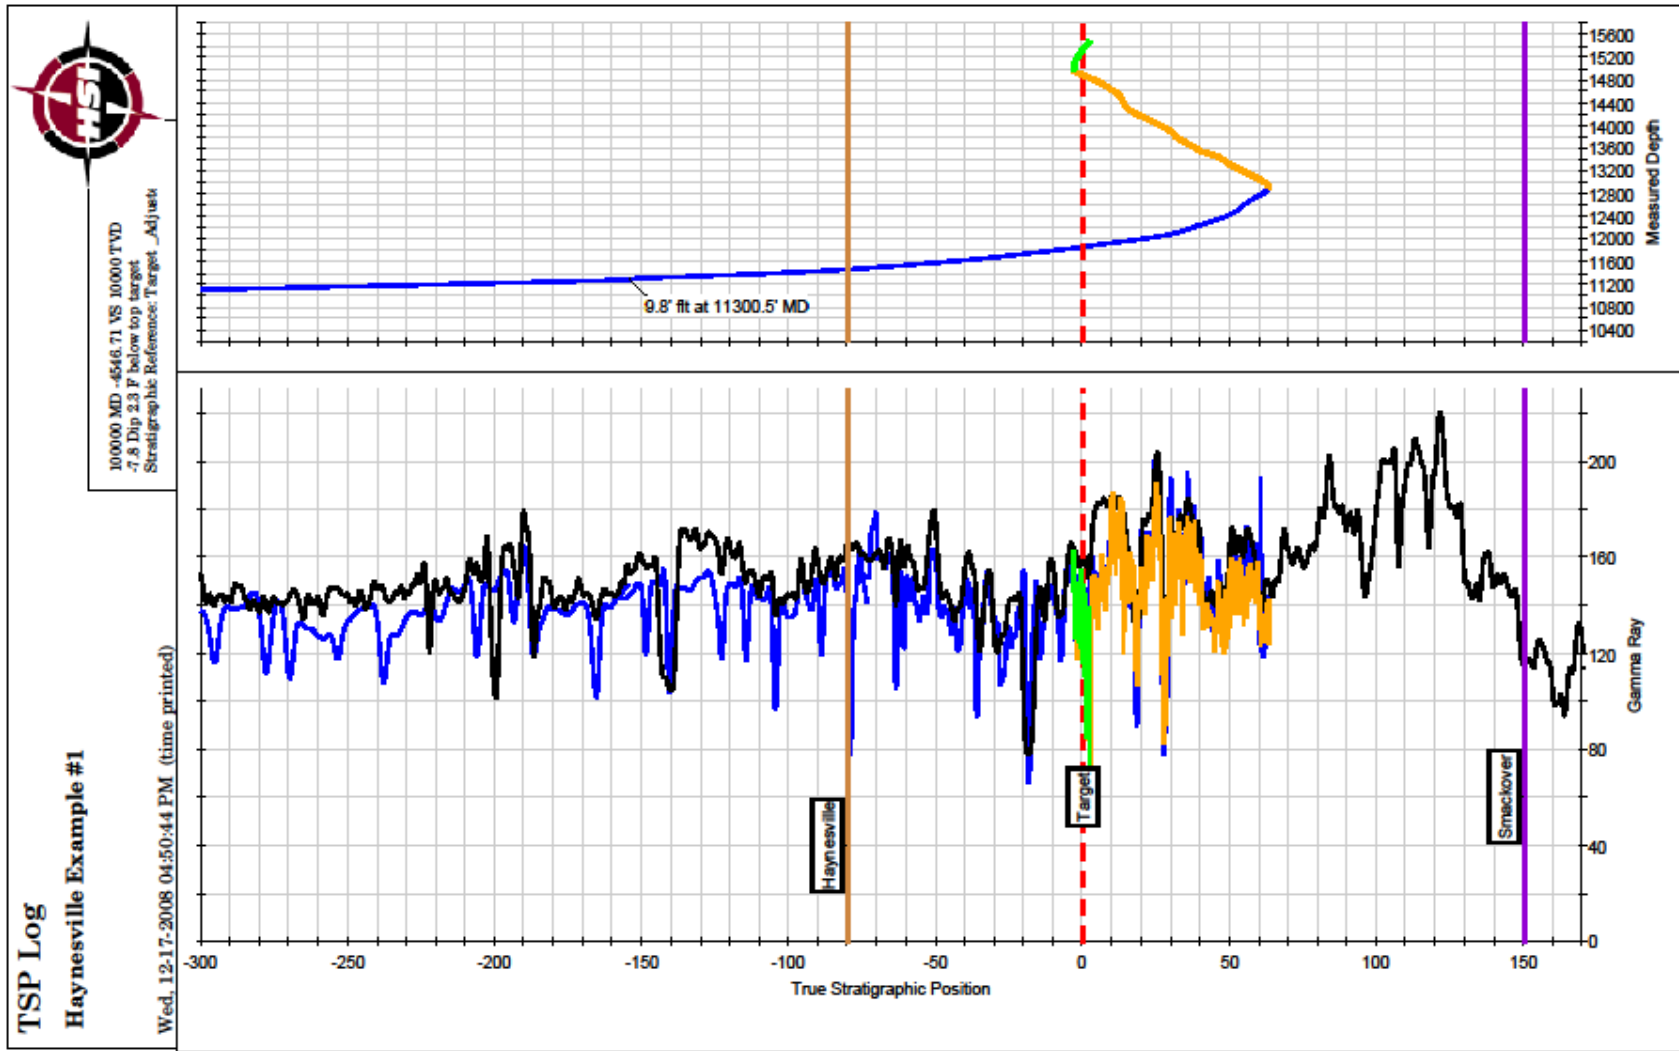

Haynesville Shale Well: Louisiana, USA

True Stratigraphic Position Log

Haynesville Shale: Louisiana, USA

True Stratigraphic Position Log

Haynesville Shale: Louisiana, USA

Wellbore Plot: Measured Depth

Haynesville Shale: Louisiana, USA

Wellbore Plot - Measured Depth View
Haynesville Example #1

Wed, 12-17-2008 04:57:22 PM (time printed)

True Stratigraphic Position Log

Haynesville Shale: Louisiana, USA

Wellbore Plot: Vertical Section

Haynesville Shale: Louisiana, USA