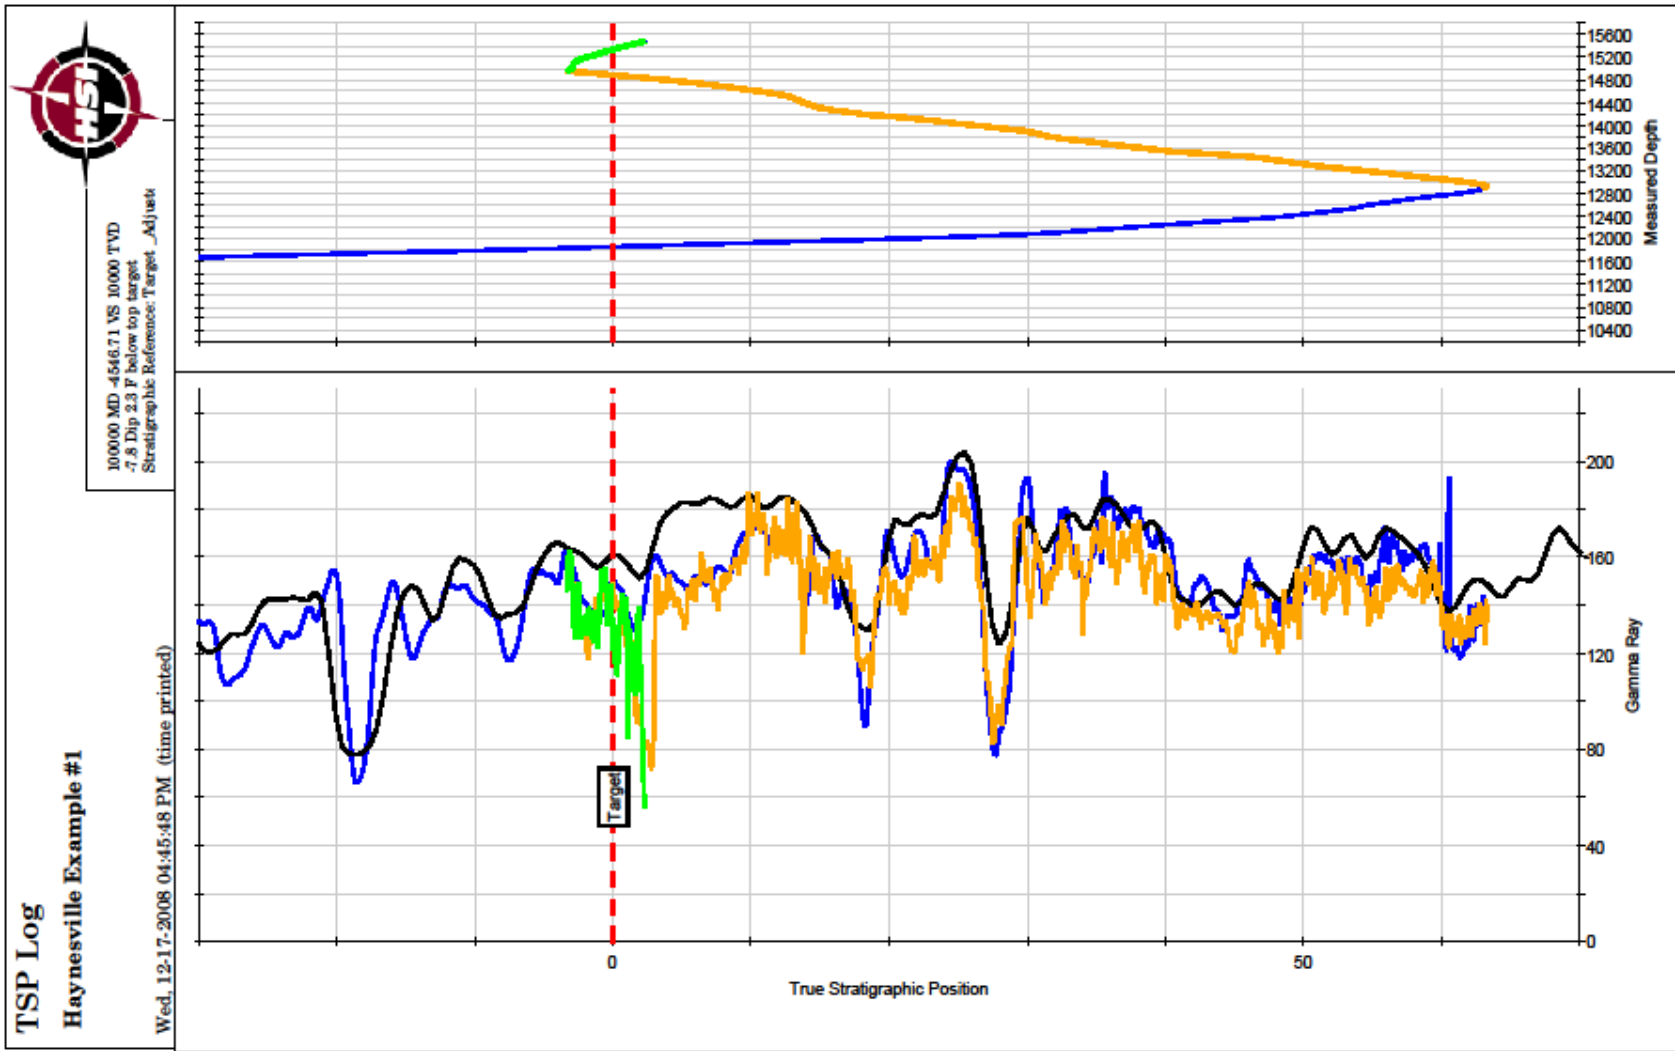

Haynesville Shale Well: Louisiana, USA

True Stratigraphic Position Log

Haynesville Shale: Louisiana, USA

True Stratigraphic Position Log

Haynesville Shale: Louisiana, USA

Wellbore Plot: Measured Depth

Haynesville Shale: Louisiana, USA

Wellbore Plot - Measured Depth View
Haynesville Example #1

Wed, 12-17-2008 04:57:22 PM (time printed)

True Stratigraphic Position Log

Haynesville Shale: Louisiana, USA

Wellbore Plot: Vertical Section

Haynesville Shale: Louisiana, USA