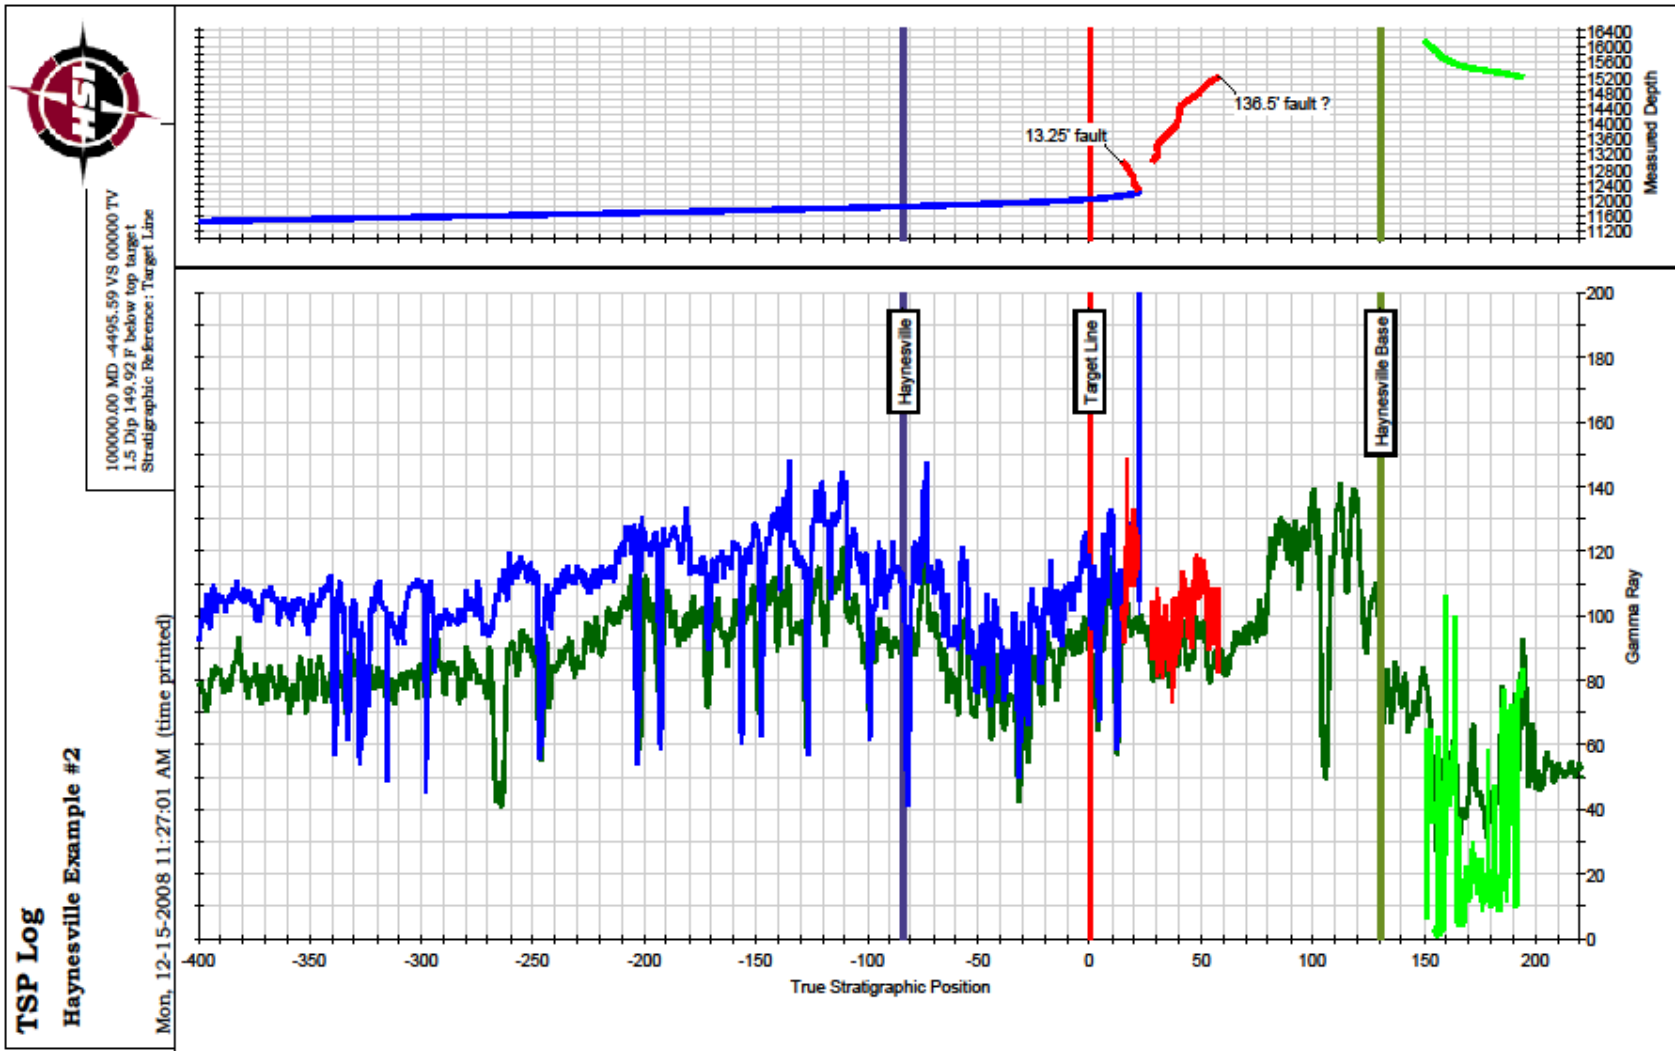

Haynesville Shale Well: Louisiana, USA

True Stratigraphic Position Log

Haynesville Shale: Louisiana, USA

True Stratigraphic Position Log

Haynesville Shale: Louisiana, USA

Wellbore Plot: Measured Depth

Haynesville Shale: Louisiana, USA

Wellbore Plot - Measured Depth View
Haynesville Example #1

Wed, 12-17-2008 04:57:22 PM (time printed)

True Stratigraphic Position Log

Haynesville Shale: Louisiana, USA

Wellbore Plot: Vertical Section

Haynesville Shale: Louisiana, USA