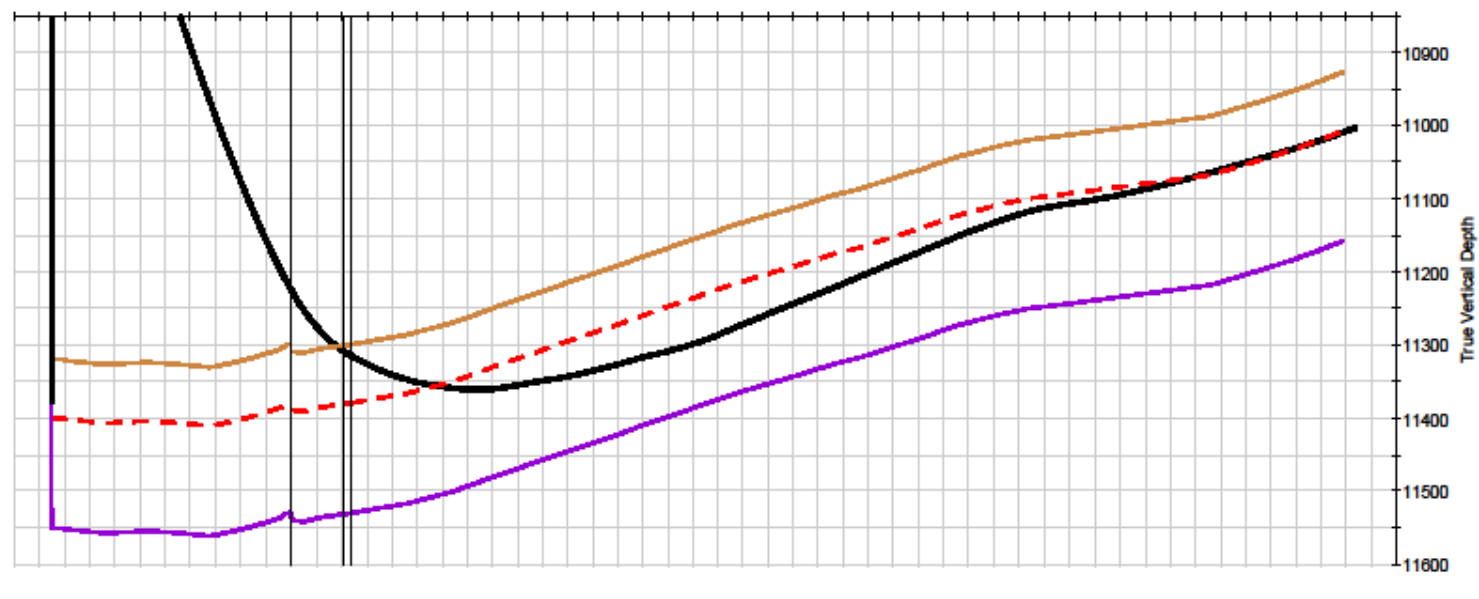

Haynesville Shale Well: Louisiana, USA

True Stratigraphic Position Log

Haynesville Shale: Louisiana, USA

True Stratigraphic Position Log

Haynesville Shale: Louisiana, USA

Wellbore Plot: Measured Depth

Haynesville Shale: Louisiana, USA

Wellbore Plot - Measured Depth View
Haynesville Example #1

Wed, 12-17-2008 04:57:22 PM (time printed)

True Stratigraphic Position Log

Haynesville Shale: Louisiana, USA

Wellbore Plot: Vertical Section

Haynesville Shale: Louisiana, USA