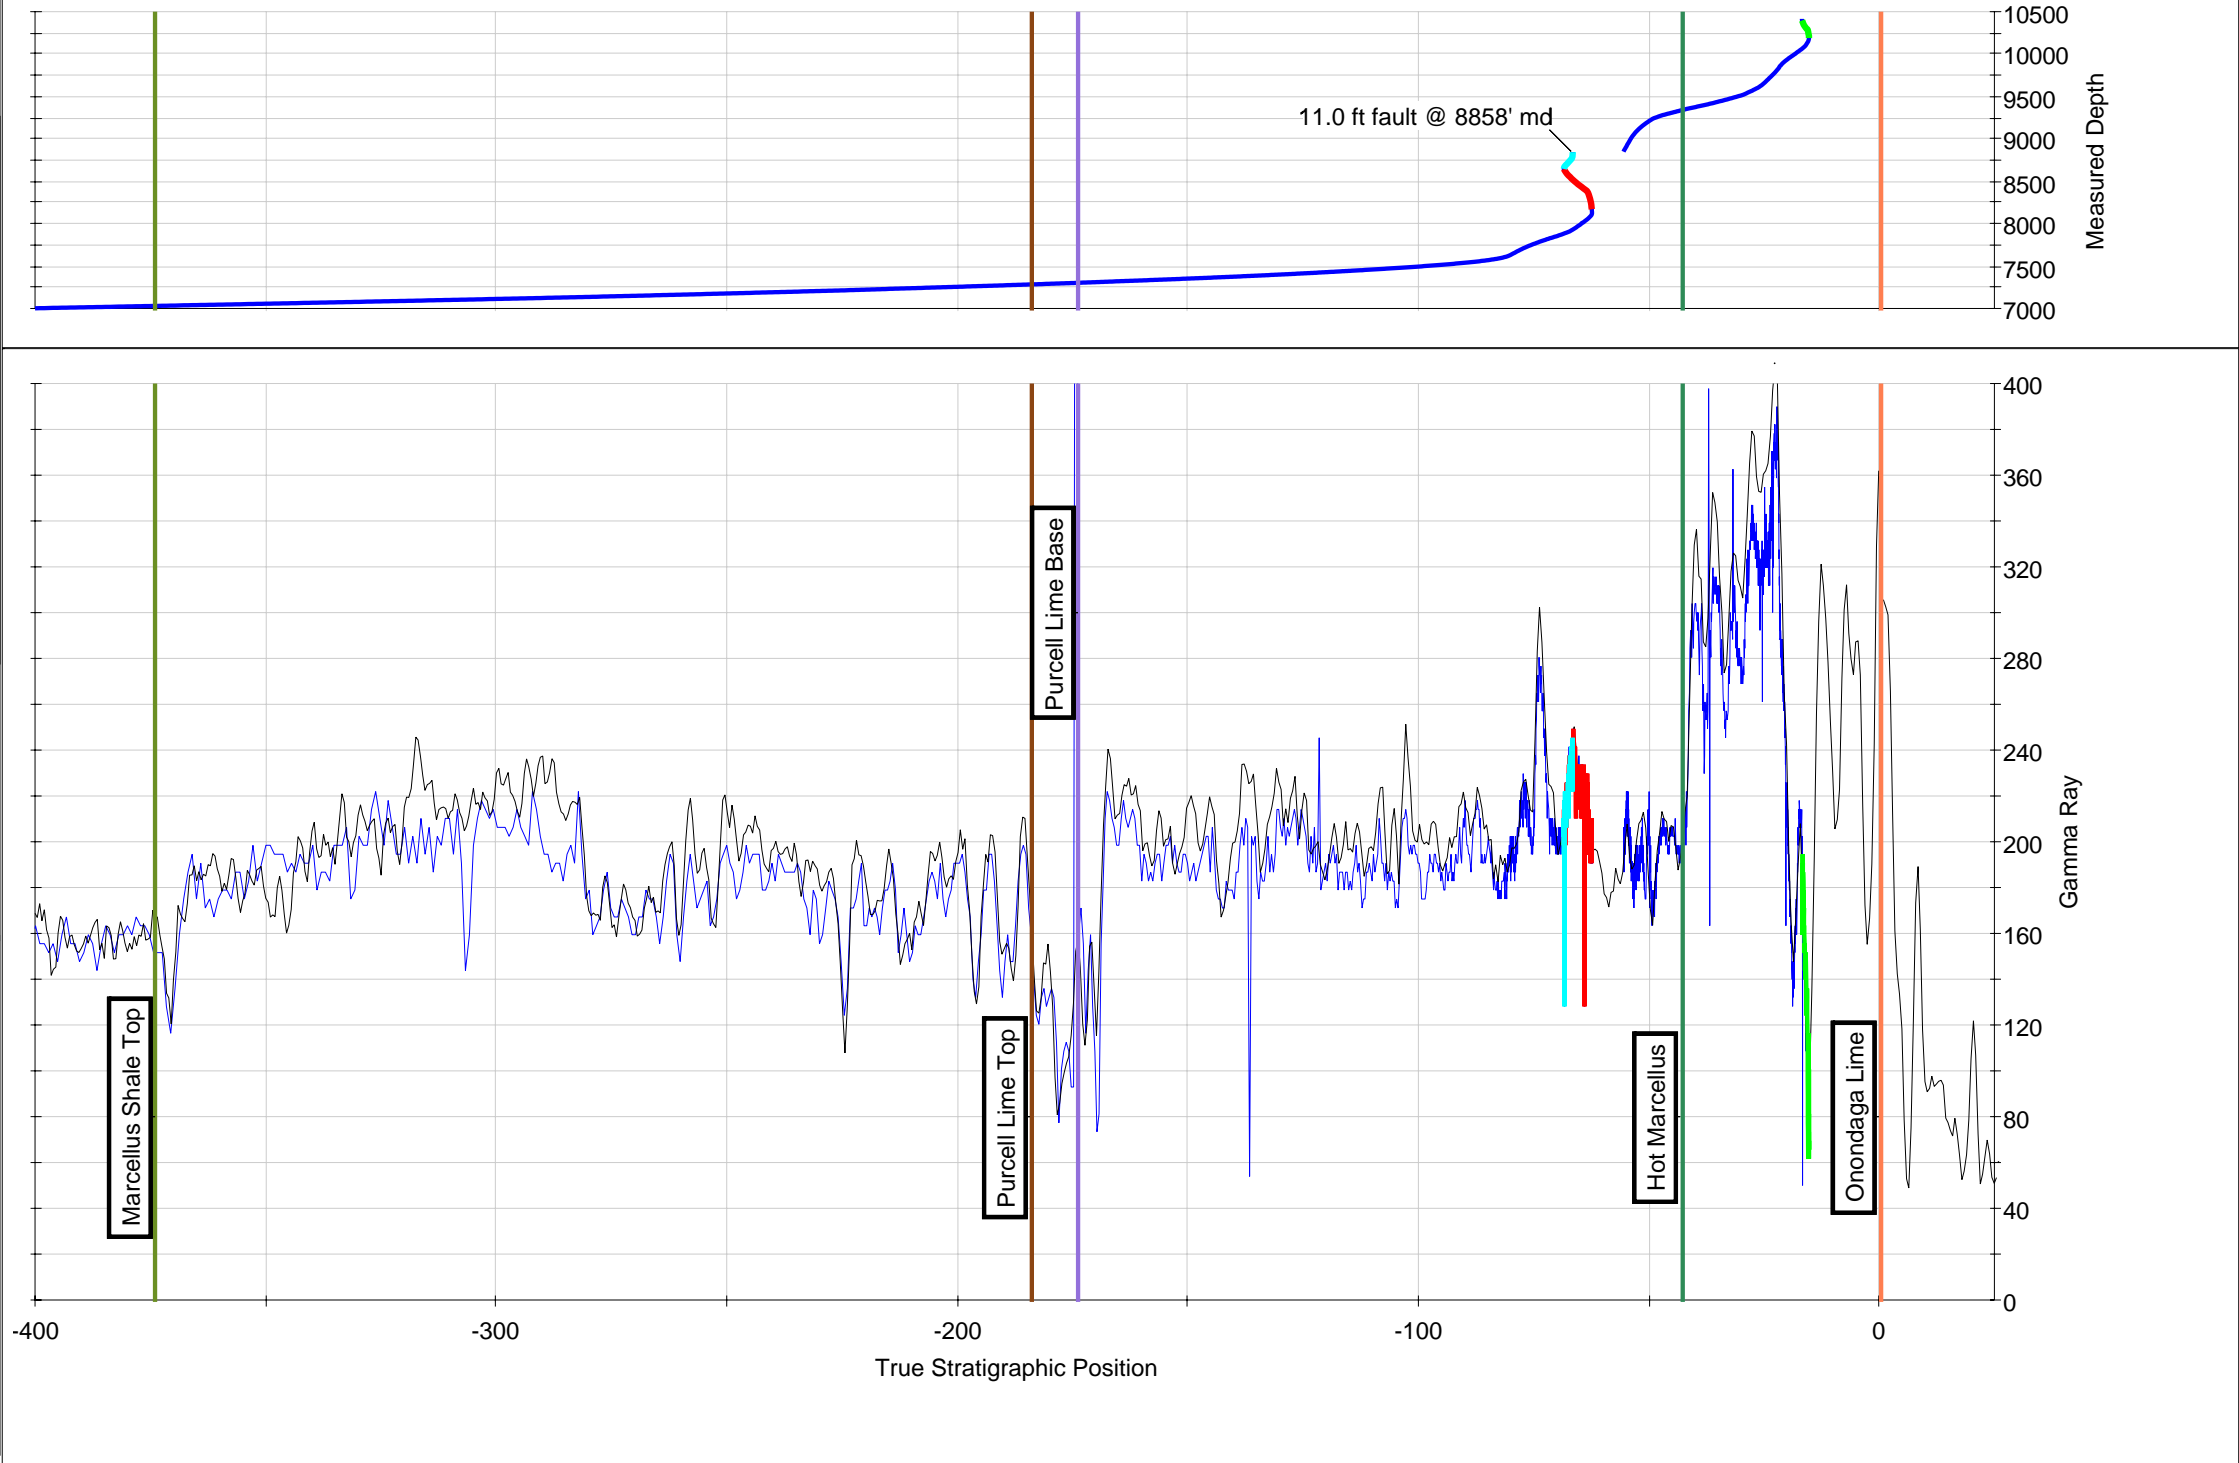

TSP Log

Marcellus Example #1: Marcellus #1H

10415.00 MD -3257.47 VS 7067.15 TV
-5.3 Dip -17.17 F above top target
Stratigraphic Reference: Onondaga Lin

Mon, 07-20-2009 03:26:24 PM (time printed)

TSP Log

Marcellus Example #1: Marcellus #1H

10415.00 MD -3257.47 VS 7067.15 TV
-5.3 Dip -17.17 F above top target
Stratigraphic Reference: Onondaga Lin

Mon, 07-20-2009 03:28:36 PM (time printed)

Wellbore Plot - Vertical Section View

Marcellus Example #1: Marcellus #1H

Mon, 07-20-2009 03:35:18 PM (time printed)

Wellbore Plot - Measured Depth View

Marcellus Example #1: Marcellus #1H

Mon, 07-20-2009 03:36:08 PM (time printed)