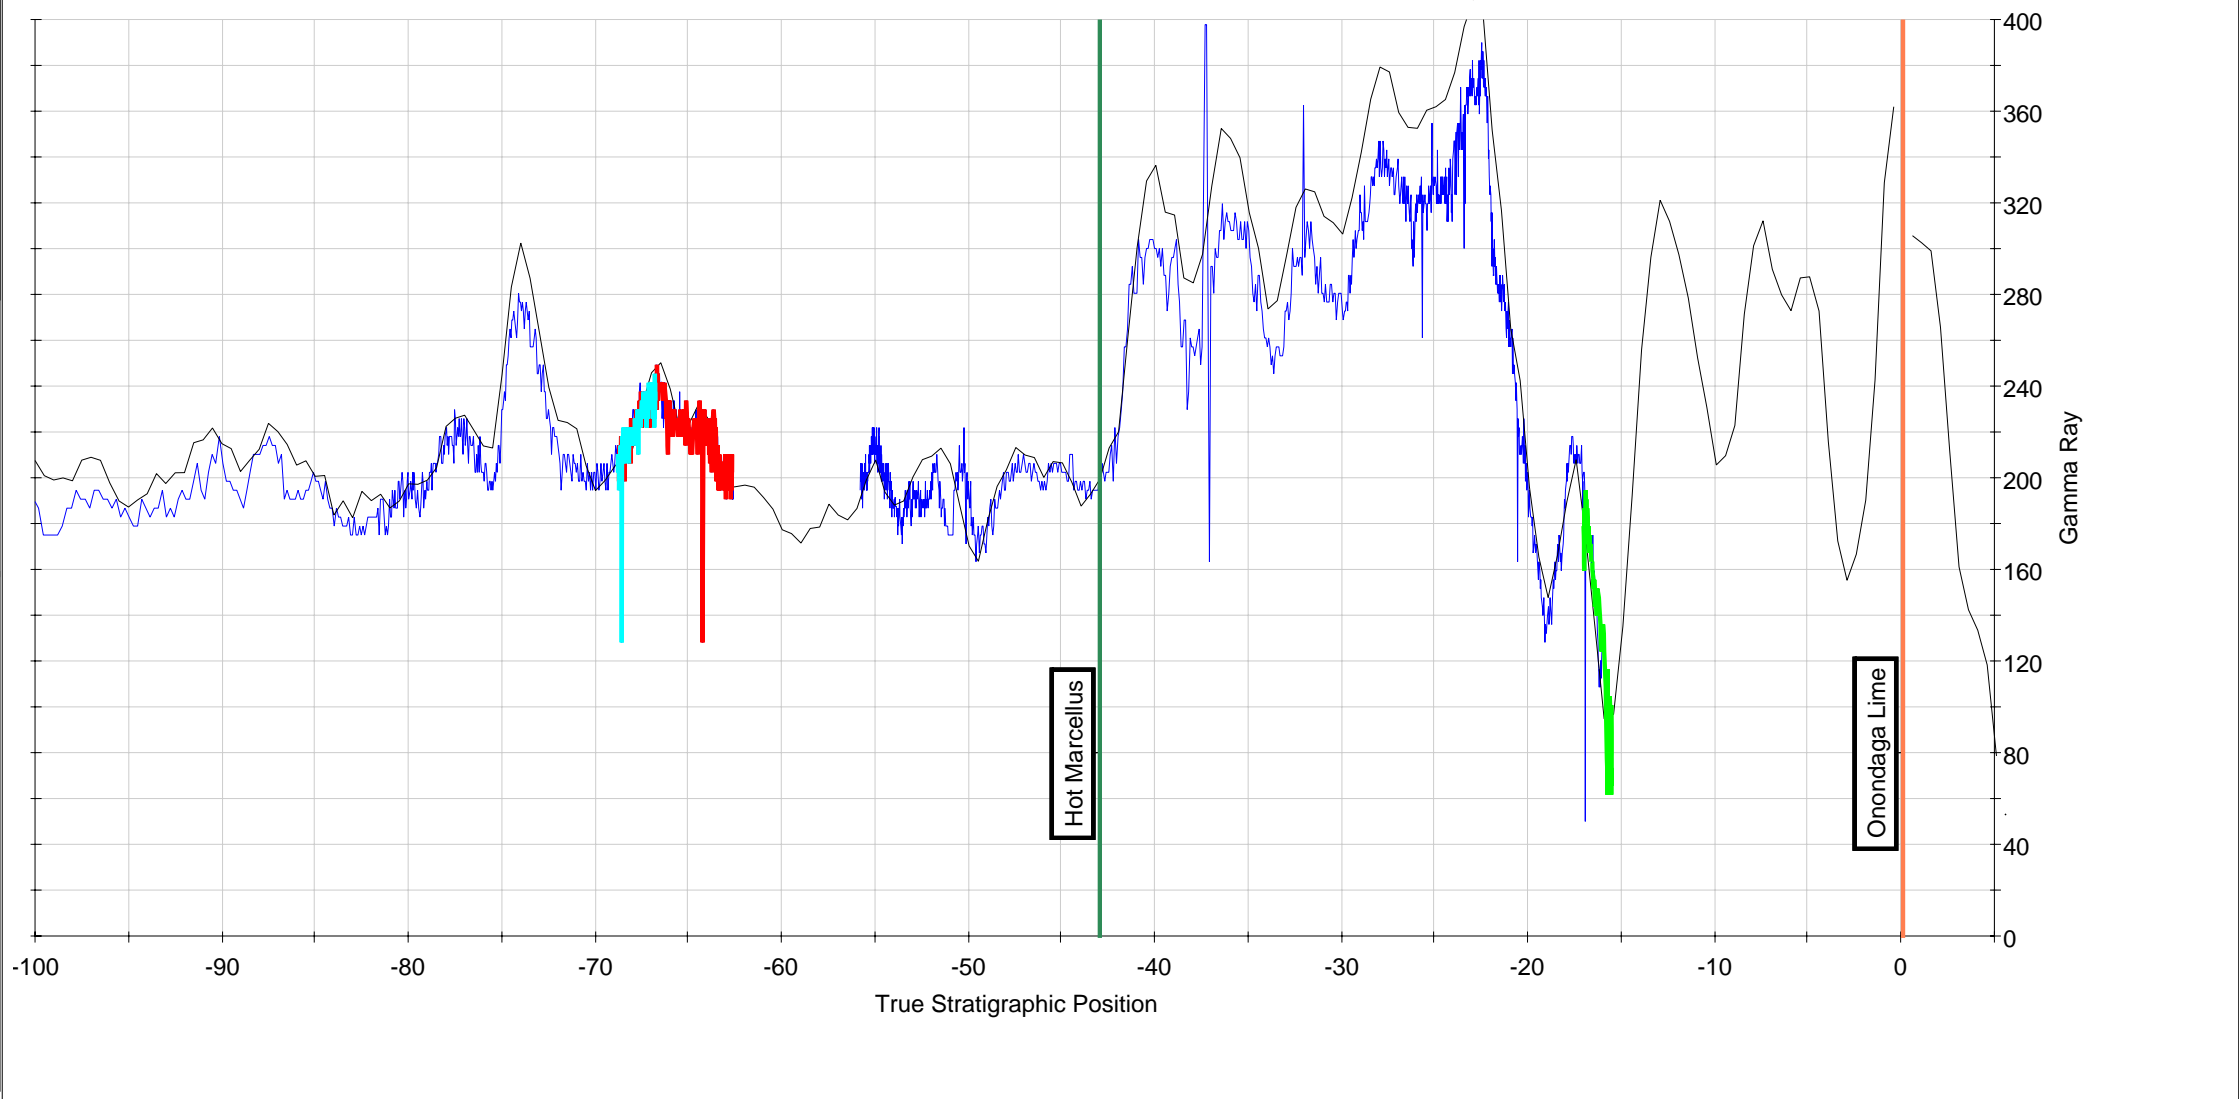

TSP Log

Marcellus Example #1: Marcellus #1H

10415.00 MD -3257.47 VS 7067.15 TV
-5.3 Dip -17.17 F above top target
Stratigraphic Reference: Onondaga Lin

Mon, 07-20-2009 03:26:24 PM (time printed)

TSP Log

Marcellus Example #1: Marcellus #1H

10415.00 MD -3257.47 VS 7067.15 TV
-5.3 Dip -17.17 F above top target
Stratigraphic Reference: Onondaga Lin

Mon, 07-20-2009 03:28:36 PM (time printed)

Wellbore Plot - Vertical Section View

Marcellus Example #1: Marcellus #1H

Mon, 07-20-2009 03:35:18 PM (time printed)

Wellbore Plot - Measured Depth View

Marcellus Example #1: Marcellus #1H

Mon, 07-20-2009 03:36:08 PM (time printed)