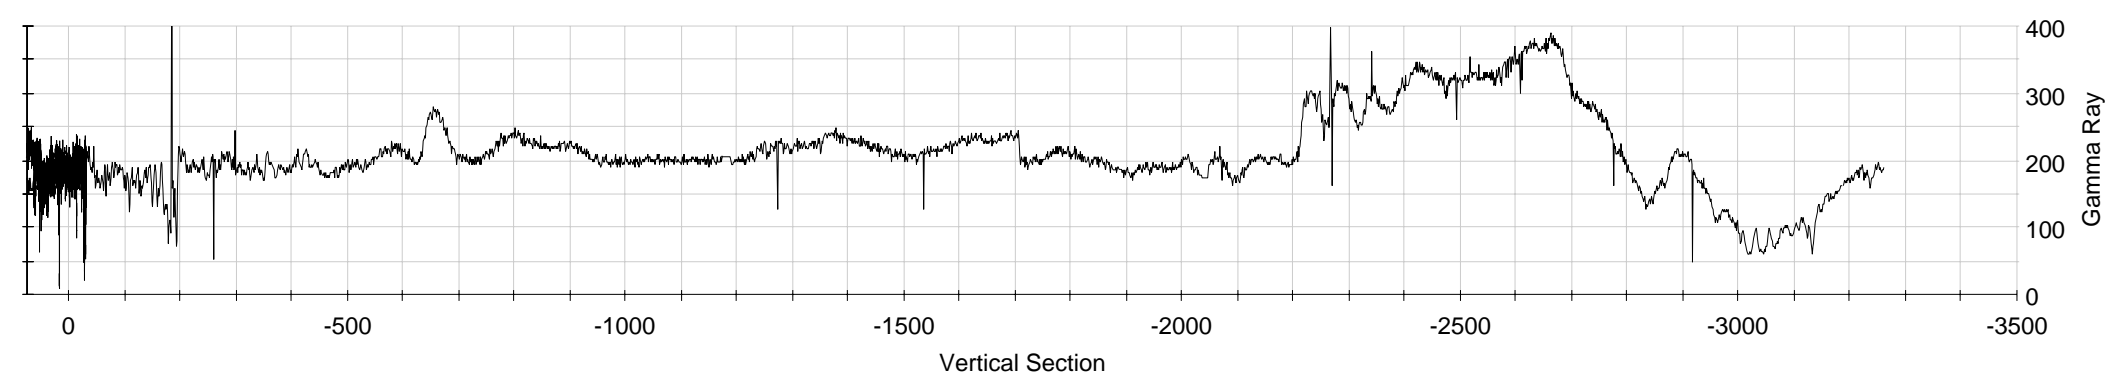

TSP Log

Marcellus Example #1: Marcellus #1H

10415.00 MD -3257.47 VS 7067.15 TV
-5.3 Dip -17.17 F above top target
Stratigraphic Reference: Onondaga Lin

Mon, 07-20-2009 03:26:24 PM (time printed)

TSP Log

Marcellus Example #1: Marcellus #1H

10415.00 MD -3257.47 VS 7067.15 TV
-5.3 Dip -17.17 F above top target
Stratigraphic Reference: Onondaga Lin

Mon, 07-20-2009 03:28:36 PM (time printed)

Wellbore Plot - Vertical Section View

Marcellus Example #1: Marcellus #1H

Mon, 07-20-2009 03:35:18 PM (time printed)

Wellbore Plot - Measured Depth View

Marcellus Example #1: Marcellus #1H

Mon, 07-20-2009 03:36:08 PM (time printed)