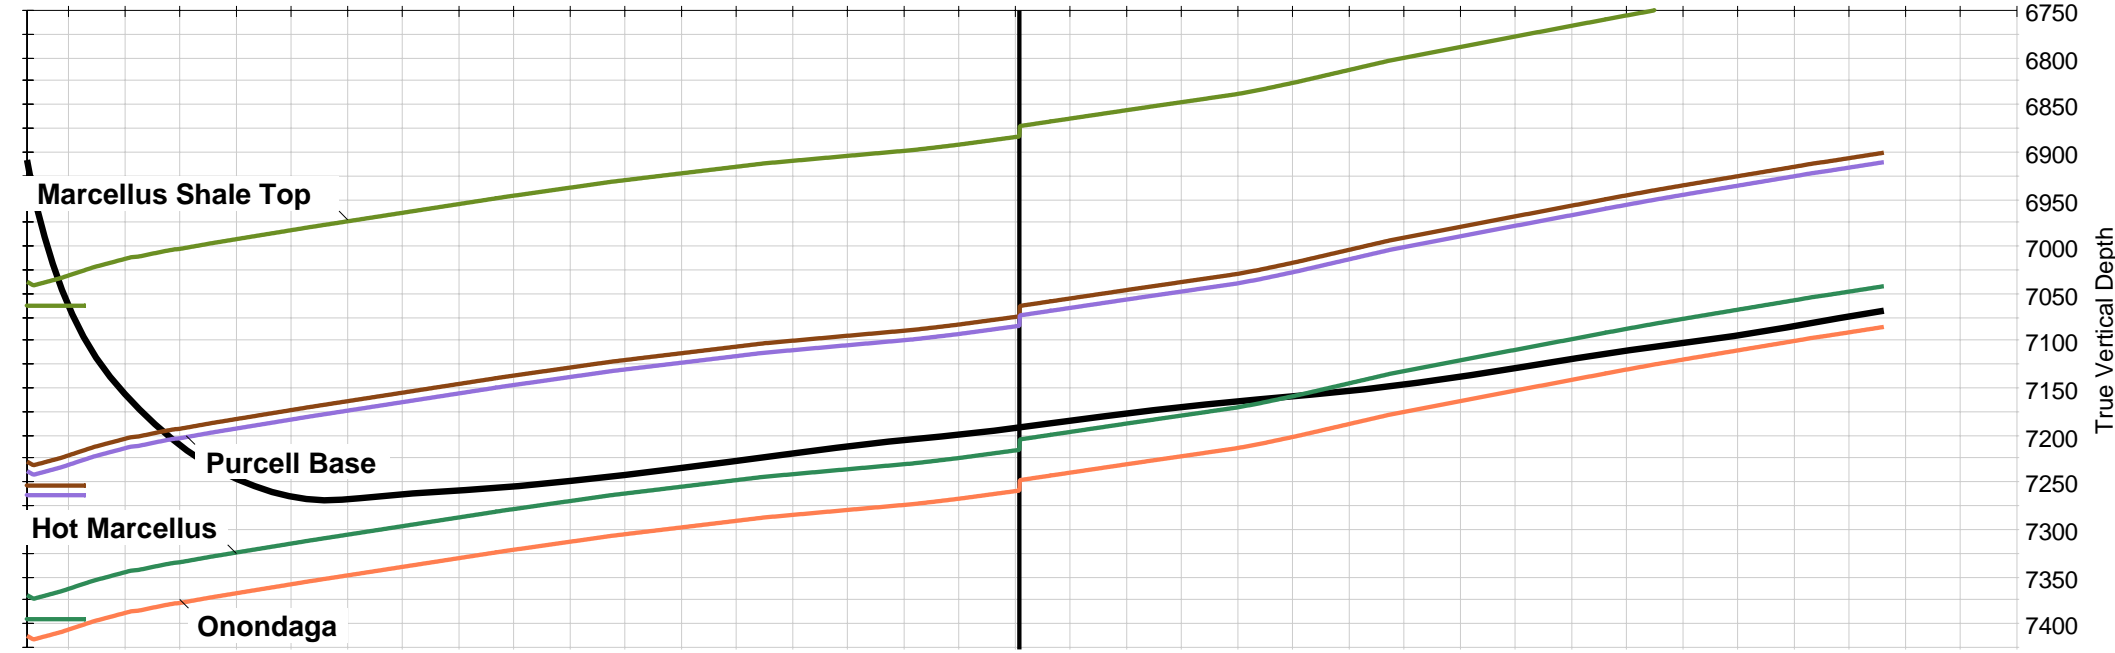

TSP Log

Marcellus Example #1: Marcellus #1H

10415.00 MD -3257.47 VS 7067.15 TV
-5.3 Dip -17.17 F above top target
Stratigraphic Reference: Onondaga Lin

Mon, 07-20-2009 03:26:24 PM (time printed)

TSP Log

Marcellus Example #1: Marcellus #1H

10415.00 MD -3257.47 VS 7067.15 TV
-5.3 Dip -17.17 F above top target
Stratigraphic Reference: Onondaga Lin

Mon, 07-20-2009 03:28:36 PM (time printed)

Wellbore Plot - Vertical Section View

Marcellus Example #1: Marcellus #1H

Mon, 07-20-2009 03:35:18 PM (time printed)

Wellbore Plot - Measured Depth View

Marcellus Example #1: Marcellus #1H

Mon, 07-20-2009 03:36:08 PM (time printed)