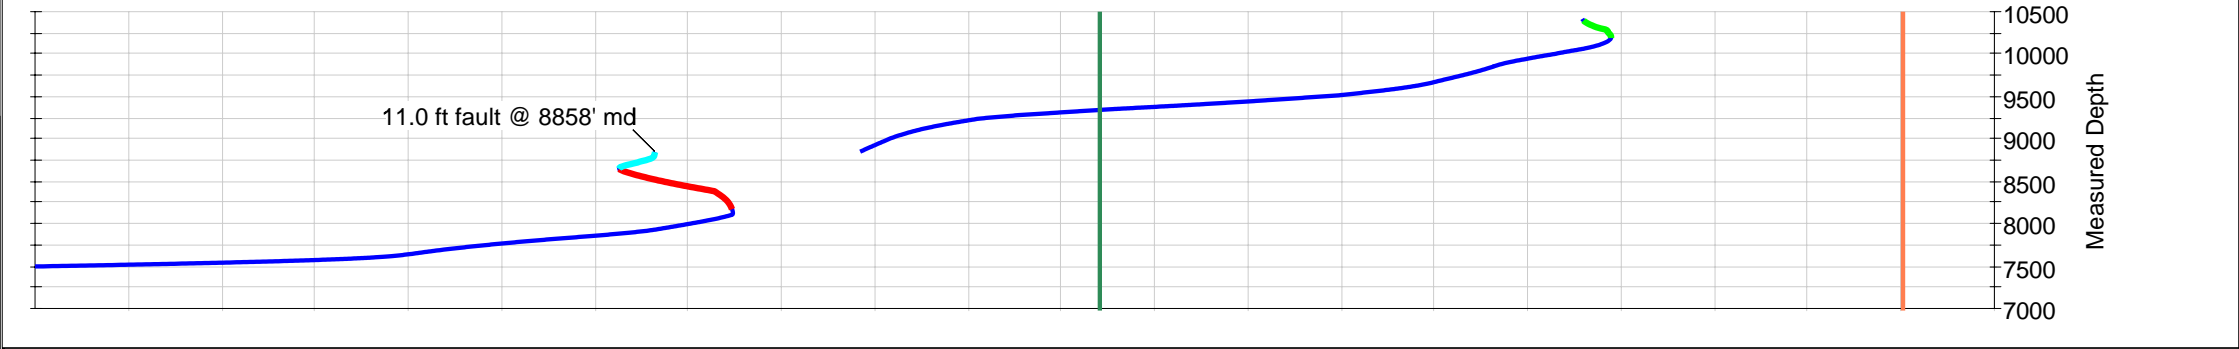

TSP Log

Marcellus Example #1: Marcellus #1H

10415.00 MD -3257.47 VS 7067.15 TV
-5.3 Dip -17.17 F above top target
Stratigraphic Reference: Onondaga Lin

Mon, 07-20-2009 03:26:24 PM (time printed)

TSP Log

Marcellus Example #1: Marcellus #1H

10415.00 MD -3257.47 VS 7067.15 TV
-5.3 Dip -17.17 F above top target
Stratigraphic Reference: Onondaga Lin

Mon, 07-20-2009 03:28:36 PM (time printed)

Wellbore Plot - Vertical Section View

Marcellus Example #1: Marcellus #1H

Mon, 07-20-2009 03:35:18 PM (time printed)

Wellbore Plot - Measured Depth View

Marcellus Example #1: Marcellus #1H

Mon, 07-20-2009 03:36:08 PM (time printed)